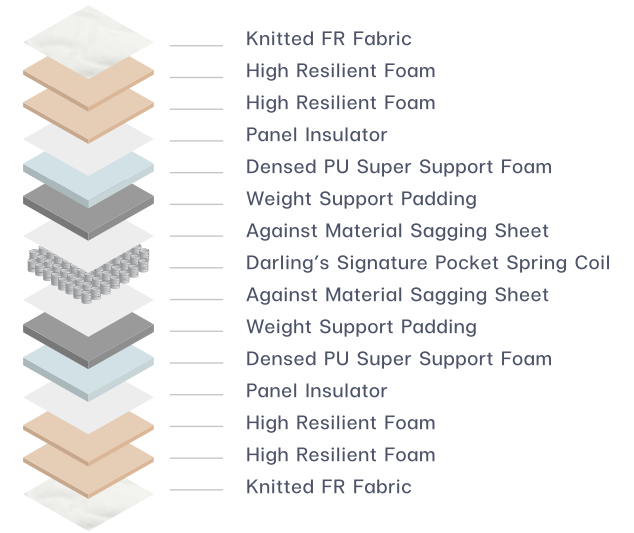

DARLING MATTRESS CO., LTD.

SINCE 1961
THAILAND

Why Darling Mattress is Different from other brands?

- Our spring coils are made from high tensile strength and anti-corrosion coated wire through precompression process, preventing sagging problem and providing the supreme support.
- With Darling Mattress's back support care system™ our pocketed coil spring system is originally designed by swiss technology, which composes of 7-8 spring wire turns with genuine barrel shape for more capabilities to respond to the weight applied independently know as 'motion seperation'. every toss and turn disturbance, therefore, are fully minimized.
- The designs of mattress edge and corner are fully utilised for mattress surface including toss and turn as well as sitting positions.
- The upholstery layers are well selected for providing relief of your body stress and tensions.
- Throughout professional experiences in bedding industry for more than a half century, we have been insisting to develop and integrated only state-of-the-art technology and machinery from europe, usa and aboard as well as delicate craftsmanship to merely product the highest quality hotel mattresses, resulting wom (word-of-mouth) reputations among hotel industry.

MODEL

POCKET SPRING

Mattress only 25 cm.

Standard sizes 198 cm. Length

- 107 x 198 cm.
- 122 x 198 cm.
- 137 x 198 cm.
- 152 x 198 cm.
- 183 x 198 cm.

Firmness rating

Specification

DARLING MATTRESS CO., LTD.

552 SAMWA ROAD, BANGCHAN, KLONGSAMWA, BANGKOK, THAILAND 10510

E INFO@DARLINGMATTRESS.COM | T +66 2906 2706-8, +66 2906 2430-3 | F +66 2906 2511, +66 2956 8178

CONTACT US
VIA LINE